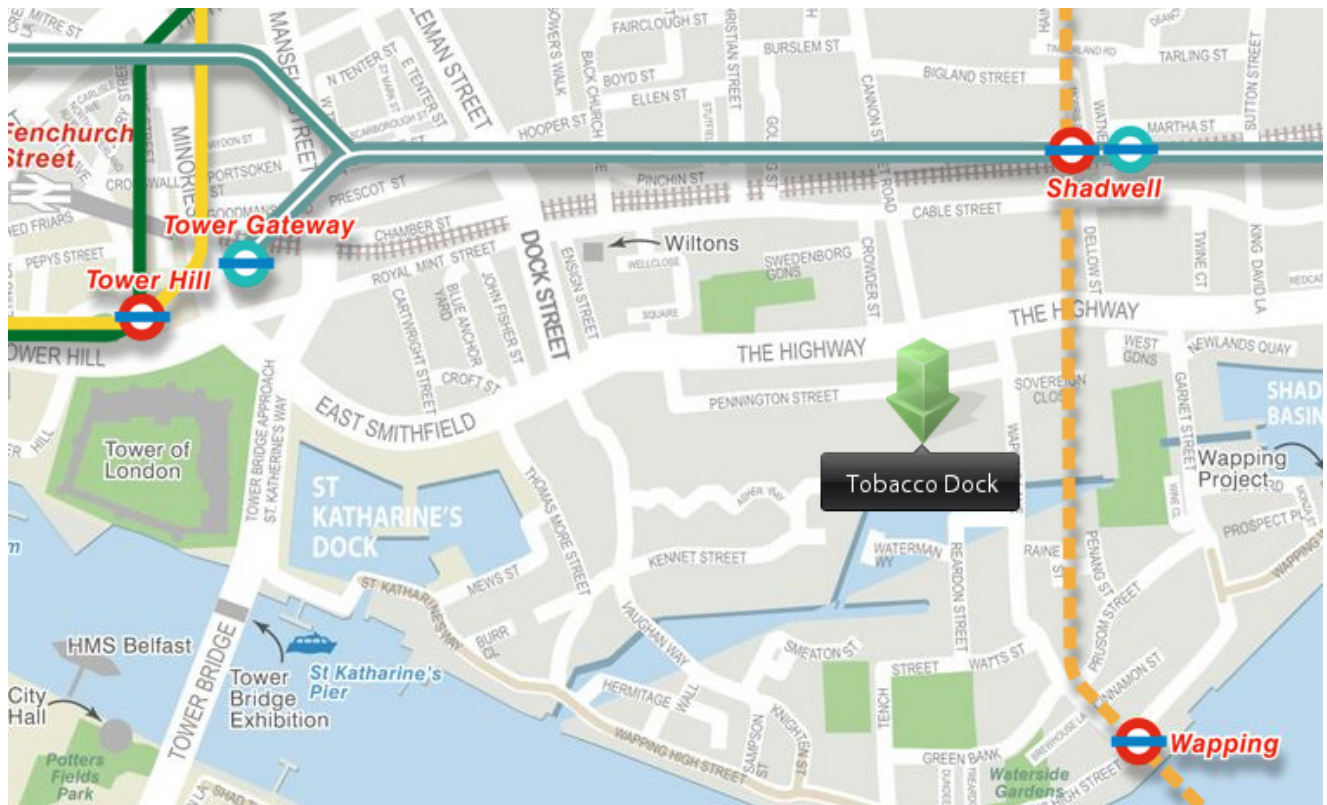

# DIRECTIONS

## How to get to Tobacco Dock London

The Grade I listed Tobacco Dock is historic London's newest and most versatile events' space

Tobacco Dock is the historic East London venue that offers highly flexible and multi-functional space within a fabulous Victorian setting.

# DIRECTIONS

How to get to  
Tobacco Dock London

Tobacco Dock is located at the junction of Wapping Lane and Pennington Street, E1.

**TOBACCO DOCK  
THE DOCK  
TOBACCO QUAY  
WAPPING LANE  
LONDON  
E1W 2SF**

From Shadwell (5 mins)

- Cross road head straight across to Dellow Street
- Proceed along Dellow Street for 50 metres until you reach A1203/The Highway
- Cross using Crossing and then turn right along A1203/The Highway for 50 metres until you reach Wapping Lane on your left
- Turn right along Wapping Lane for 100 metres until you reach Tobacco Dock